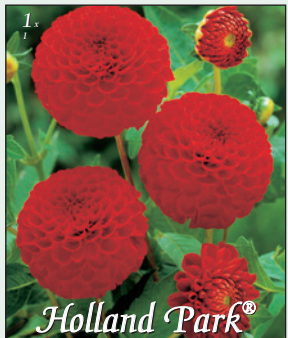

Holland Park®
215557 Nescio
1 x l **H** 90 cm **F** VII-X