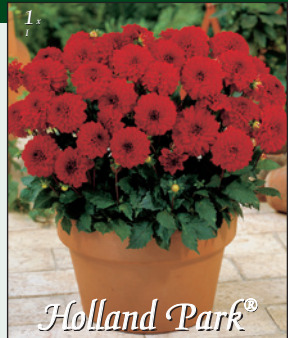

Dahlias Gallery

Holland Park®
215489 Gallery Singer
1 x l **H** 30 cm **F** VII-X