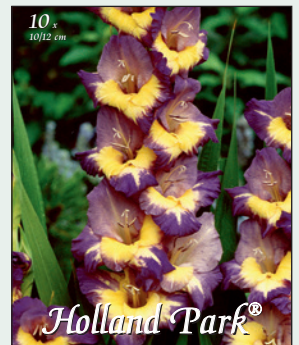

226959 Dynamite
10 x 10/12 cm **H** 100 cm **F** VII-X