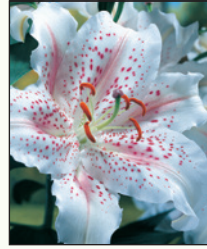

R48= 20 Lilium
White Spotted Red 18/20