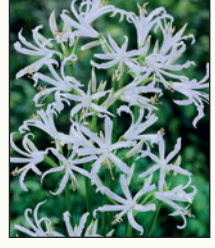

25  
Nerine  
14/+

**R142**= 25 Nerine  
Bowdenii 14/+

50  
Nerine  
12/14

**R189**= 50 Nerine  
Bowdenii 12/14

**R194**= 50 Nerine  
Bowdenii Alba 12/14

**R195**= 50 Nerine  
Pearls of Cherry 12/14

10  
Zantedeschia  
16/18