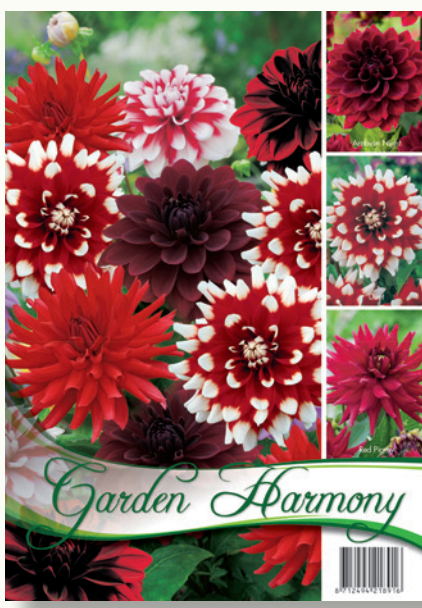

Garden Harmony Collection Packs

3 Dahlia's
Red Blend

1	Dahlia Arabian Night	|
1	Dahlia Duet	|
1	Dahlia Red Pigmy	|