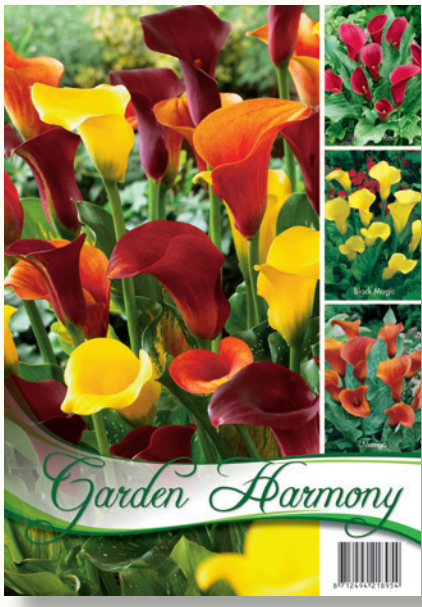

3 Zantedeschia
Orange Blend

1	Zantedeschia Black Magic	14/16
1	Zantedeschia Majestic Red	14/16
1	Zantedeschia Mango	14/16